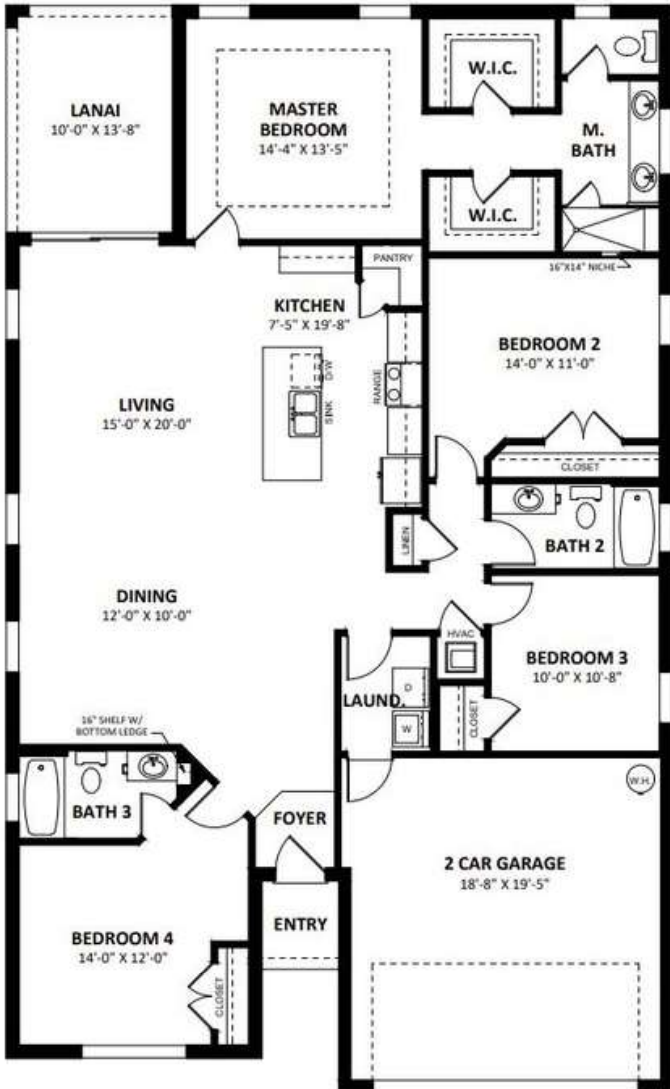

ELLE

SPECIFICATIONS

LIVING AREA - 1,990 S.F

UNDER ROOF - 2,500 S.F.

4 BEDROOMS

3 BATHROOM

BUILDING WIDTH: 40'